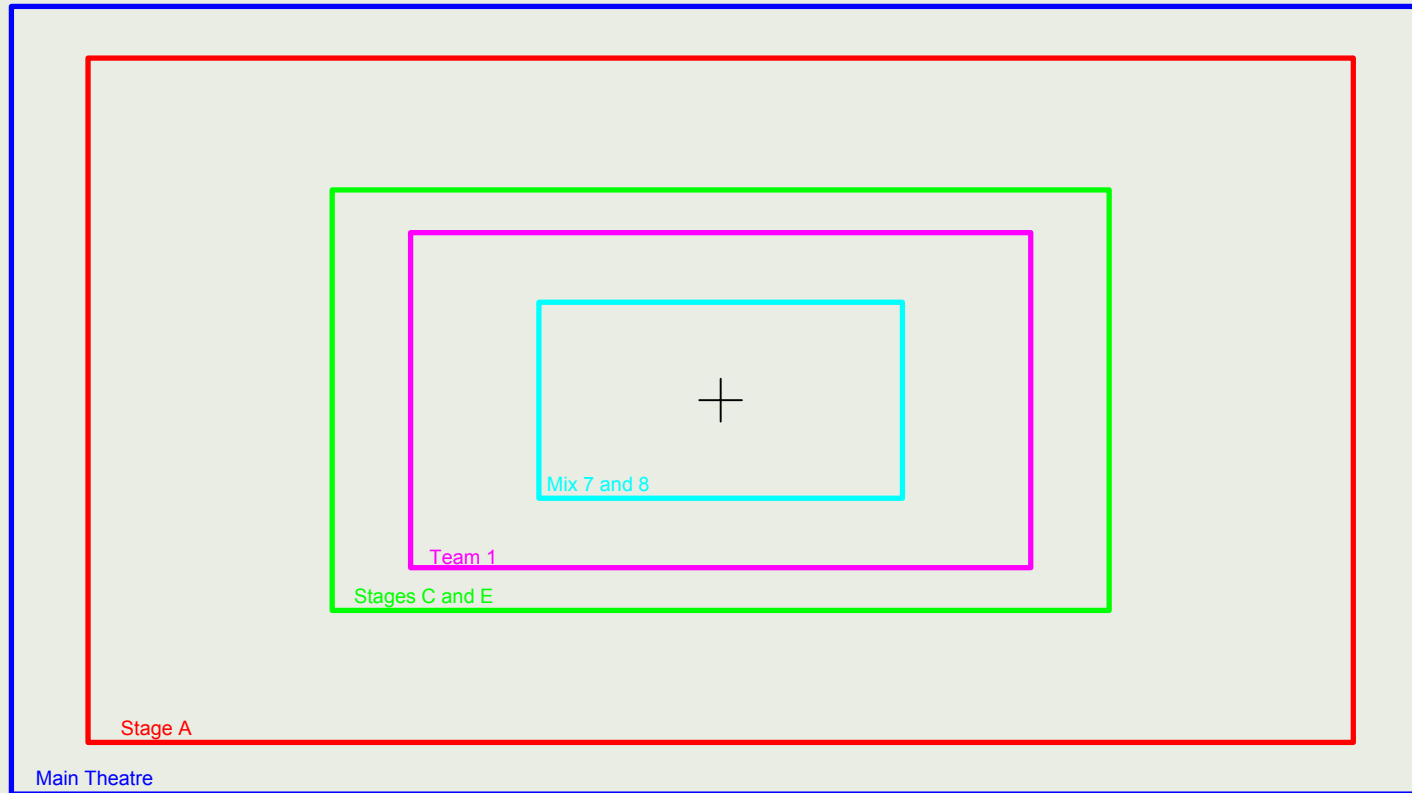

Flat (1.85) Image Size Comparison

Main Theatre 33'2" x 18'5"

Stage A 29'7" x 16'0"

Stages C & E 18'2" x 9'10"

Team 1 14'6" x 7'10"

Mix 7 & 8 8'6" x 4'7"

Disney

Digital Studio Services