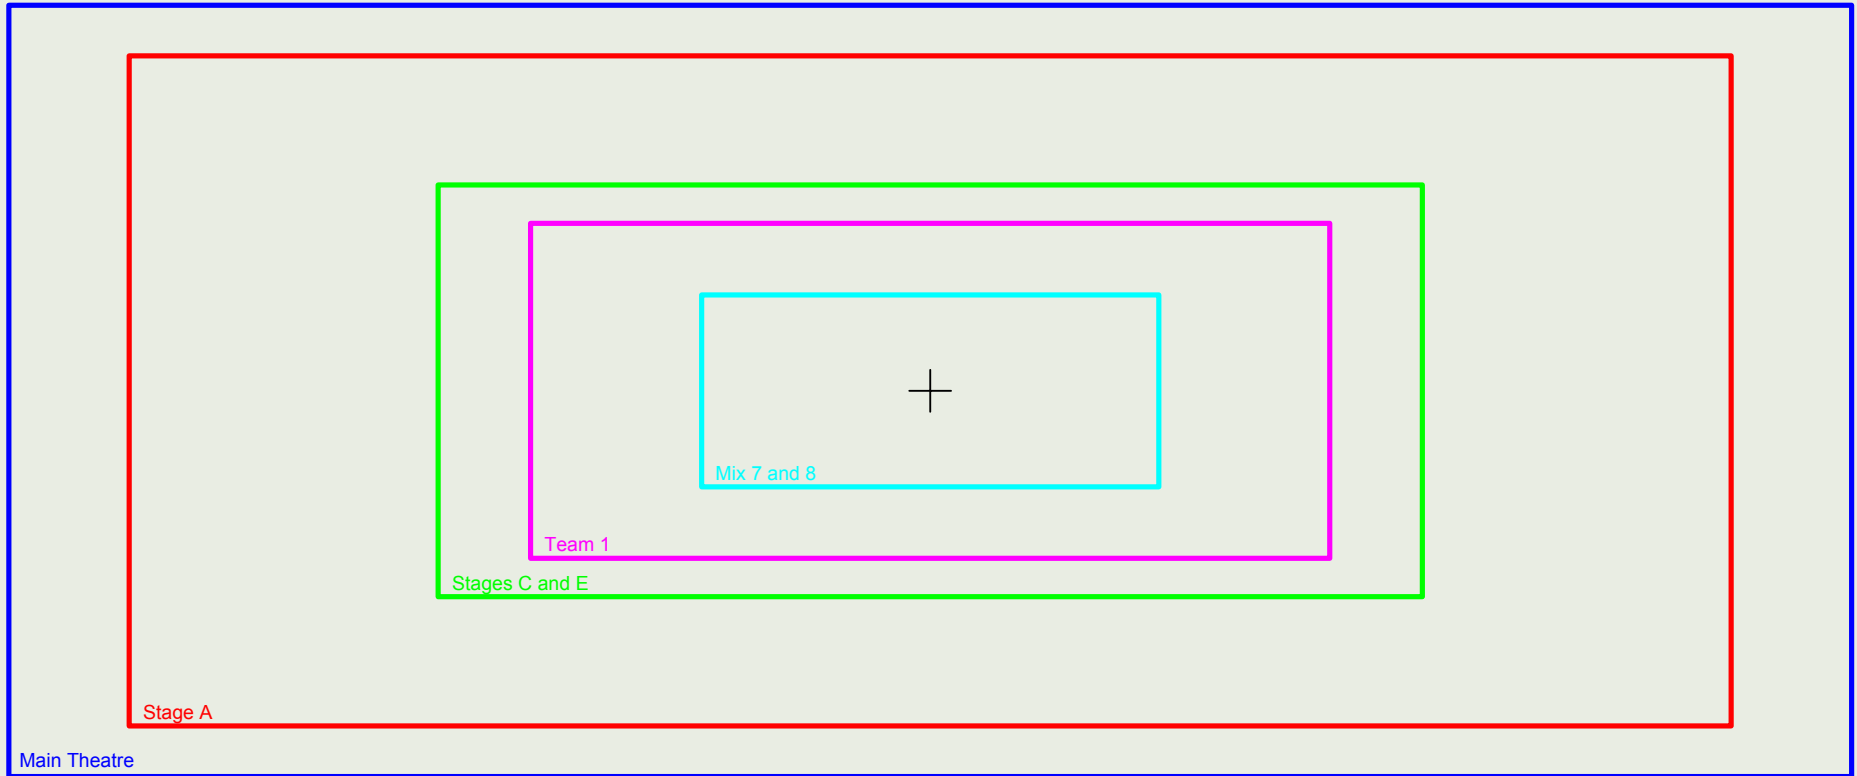

Scope (2.39) Image Size Comparison

Main Theatre 44'0" x 18'5"

Stage A 38'2" x 16'0"

Stages C & E 23'6" x 9'10"

Team 1 19'1" x 8'0"

Mix 7 & 8 10'11" x 4'7"

Disney

Digital Studio Services

Flat (1.85) Image Size Comparison

Main Theatre 33'2" x 18'5"

Stage A 29'7" x 16'0"

Stages C & E 18'2" x 9'10"

Team 1 14'6" x 7'10"

Mix 7 & 8 8'6" x 4'7"

Disney

Digital Studio Services