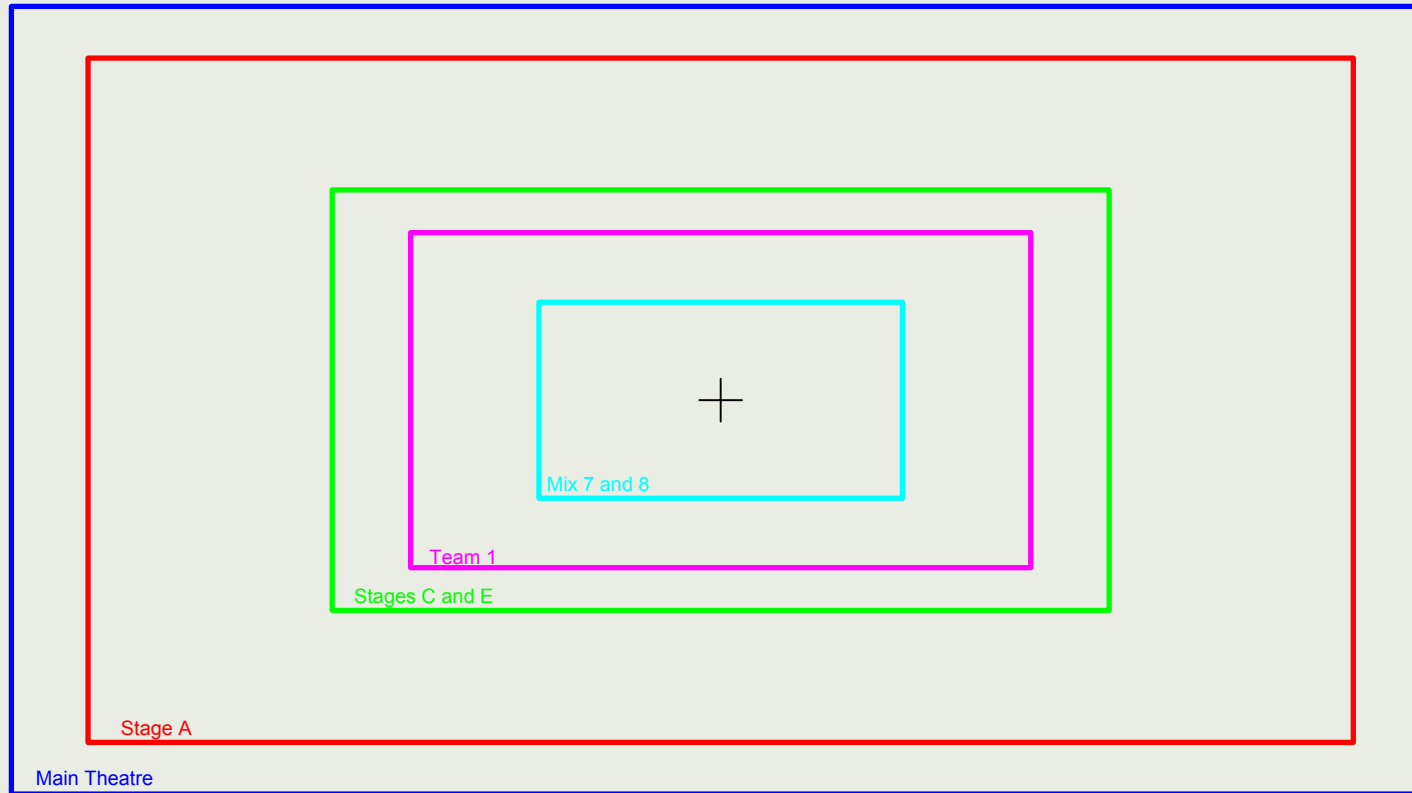

Scope (2.39) Image Size Comparison

Main Theatre 44'0" x 18'5"

Stage A 38'2" x 16'0"

Stages C & E 23'6" x 9'10"

Team 1 19'1" x 8'0"

Mix 7 & 8 10'11" x 4'7"

Disney

Digital Studio Services

Flat (1.85) Image Size Comparison

Main Theatre 33'2" x 18'5"

Stage A 29'7" x 16'0"

Stages C & E 18'2" x 9'10"

Team 1 14'6" x 7'10"

Mix 7 & 8 8'6" x 4'7"

Disney

Digital Studio Services